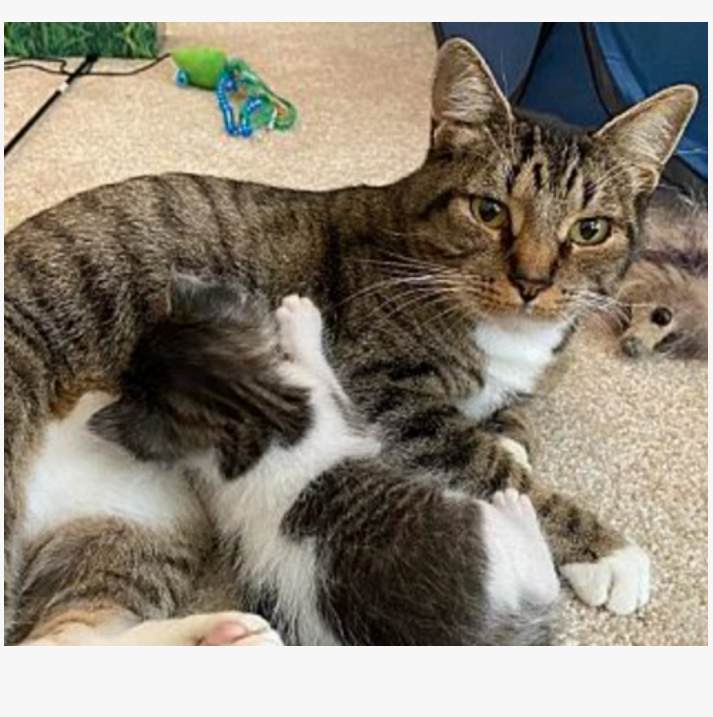

Holiday Greetings from OHS

This holiday season consider giving the ultimate gift to a homeless cat, a forever home! OHS has several adoptable cats who would be perfect for cozying up to on these cold winter nights.

Adoptable Cats

Adoptable Jewell is very affectionate and loves attention, treats and ear scratches. She likes to make conversation and loves to play with balls and mice toys which she chases around the house. Although she might initially be nervous and territorial in an unfamiliar or stressful place, you can gain her trust quickly with some gentle words of encouragement. If you are looking for a beautiful, social cat that loves to be with people, [Jewell](#) would love to meet you and talk to you!

Adoptable Oreo and Rocky will charm you and make you smile from morning until night. Oreo is a super sweet girl who loves to cuddle and give you kisses. She is a purring machine! [Rocky](#) is less of a cuddler, but once he finds the perfect spot to lay on your chest he will let you know he's comfortable with loud purring. They love to play and are very active kittens. [Oreo](#) loves to carry toy balls around the room and is the adventurer. Rocky is always chasing his sister. They both get along with other cats. [Adopt](#) this bonded pair!

Adoptable Celeste is a little shy with people she does not know, but quickly warms up with a kind voice. She loves being pet and will give you gentle head butts to show how much she enjoys it! Celeste loves playing with wand toys, the laser pointer and the treat ball toy. She would make an excellent *only* cat in your home. [Adopt](#) Celeste today!